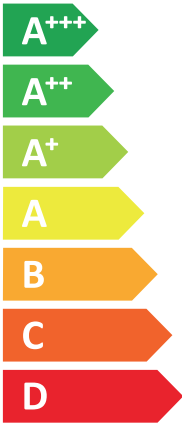

ENERG  
енергия · ενέργεια

**VISSMANN**

**VITOCAL 151-A, AWOT-E-AC-AF 151.A13**

**A++**

**A+**

Two icons of a house with sound waves. The top icon is labeled "40 dB" and the bottom icon is labeled "56 dB".

Legend for power output zones on the map of Europe:

- Dark blue square: 10 kW
- Medium blue square: 12 kW
- Light blue square: 7 kW

2019

811/2013

6174258-2