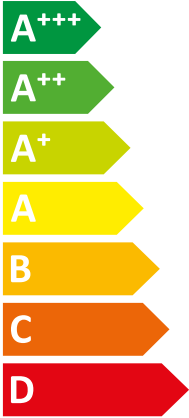

**ENERG**  
енергия · ενεργεια

HA 6-7.2 OS 230V B3 + HA 10-7.2

| Saunier Duval || STB B5

**A++**

**A**

Two icons showing sound power levels. The top icon shows a speaker inside a house with the value **41 dB**. The bottom icon shows a speaker outside a house with the value **63 dB**.

Legend for power consumption in kW, shown as colored squares:

- 4 kW (dark blue)
- 5 kW (medium blue)
- 5 kW (light blue)