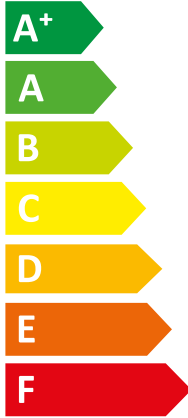

**ENERG**  
енергия · ενεργεια

HA 6-7.2 OS 230V B3 + HA 10-7.2

| Saunier Duval || STB B5

**A++**

**A**

Two icons showing sound power levels. The top icon shows a speaker inside a house with the value **41 dB**. The bottom icon shows a speaker outside a house with the value **63 dB**.

Legend for power consumption in kW, shown as colored squares:

- 4 kW (dark blue)
- 5 kW (medium blue)
- 5 kW (light blue)