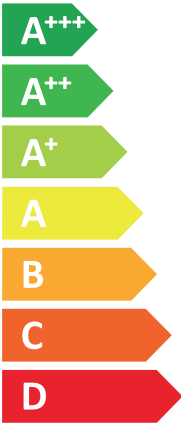

ENERG
енергия · ενέργεια

VISSMANN

VITOCAL 111-S, AWBT-M-E 111.B08

A++

A+

Two icons representing sound power levels. The top icon shows a speaker inside a house with the text "41 dB" below it. The bottom icon shows a speaker outside a house with the text "64 dB" below it.

A legend for power levels with three colored squares: dark blue for "6 kW", medium blue for "7 kW", and light blue for "8 kW".

2019

811/2013

5855396-01