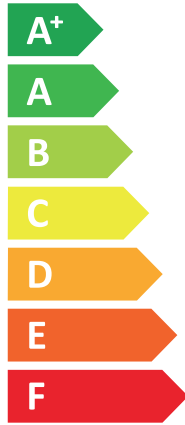

ENERG
енергия · ενέργεια

VISSMANN

VITOCAL 111-S, AWBT-M-E 111.B08

A++

A+

Two icons representing sound power levels. The top icon shows a speaker inside a house with the text "41 dB" below it. The bottom icon shows a speaker outside a house with the text "64 dB" below it.

A legend for power levels with three colored squares: dark blue for "6 kW", medium blue for "7 kW", and light blue for "8 kW".

2019

811/2013

5855396-01