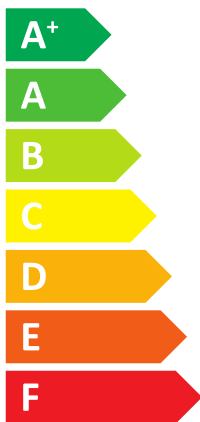

ENERG

енергия · ενεργεια

Logatherm
WPLS4.2 RT
8734150803

Buderus

A+

A

38 dB

65 dB

- 5 kW
- 5 kW
- 5 kW

ENERG

енергия · ενέργεια

Buderus

8734150803

Logatherm

WPLS4.2 RT

Energy label components: boiler icon, radiator icon, tap icon, and energy class labels A+ and A.

Energy efficiency scale from A+++ to G. The A+ label points to the A+ bar.

Energy label components: solar panel icon, water tank icon, control panel icon, boiler icon, plus signs, and checkboxes.

Energy efficiency scale from A+++ to G. The A label points to the A bar.