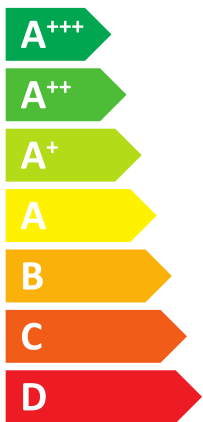

ENERG

енергия · ενεργεια

Logatherm
WPLS4.2 RT
8734150803

Buderus

A+

A

38 dB

65 dB

- 5 kW
- 5 kW
- 5 kW

ENERG

енергия · ενέργεια

Buderus

8734150803

Logatherm

WPLS4.2 RT

Energy label components: boiler icon, radiator icon, tap icon, and energy class labels A+ and A.

Energy efficiency scale from A+++ to G. The A+ label points to the A+ bar.

Energy label components: solar panel icon, water tank icon, control panel icon, boiler icon, plus signs, and checkboxes.

Energy efficiency scale from A+++ to G. The A label points to the A bar.