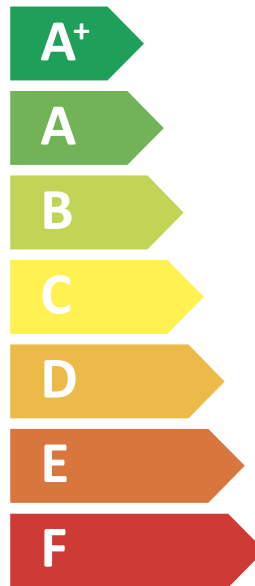

ENERG  
енергия · ενέργεια

**SAMSUNG** AE120BXYDEG

55 °C

35 °C

A++

A+++

**59** dB

■ 13  
■ **13**  
■ 13  
kW

■ 13  
■ **13**  
■ 13  
kW

**ENERG**  
енергия · ενέργεια

**SAMSUNG** AE120BXYDEG / AE200RNWMEG

**A++**

**A+**

Two sound power level icons. The top one shows a house with a speaker icon and the text "44 dB". The bottom one shows a house with a speaker icon and the text "59 dB".

A legend for power consumption, showing three colored squares (dark blue, medium blue, light blue) next to the text "13 kW".