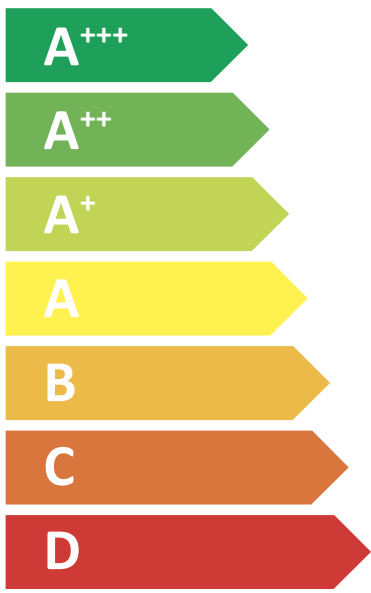

ENERG  
енергия · ενέργεια

**SAMSUNG** AE120BXYDEG

55 °C

35 °C

A++

A+++

**59** dB

■ 13  
■ **13**  
■ 13  
kW

■ 13  
■ **13**  
■ 13  
kW

**ENERG**  
енергия · ενέργεια

**SAMSUNG** AE120BXYDEG / AE200RNWMEG

**A++**

**A+**

Two sound power level icons. The top one shows a house with a speaker icon and the text "44 dB". The bottom one shows a house with a speaker icon and the text "59 dB".

A legend for power consumption, showing three colored squares (dark blue, medium blue, light blue) next to the text "13 kW".