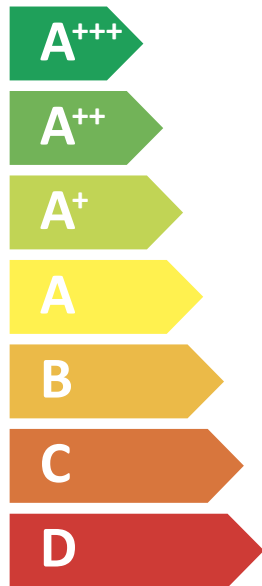

ENERG  
енергия · ενέργεια

**SAMSUNG** AE120BXYDEG

55 °C

35 °C

A++

A+++

**59** dB

■ 13  
■ **13**  
■ 13  
kW

■ 13  
■ **13**  
■ 13  
kW

**ENERG**  
енергия · ενέργεια

**SAMSUNG** AE120BXYDEG / AE200RNWMEG

**A++**

**A+**

Two sound power level icons. The top one shows a house with a speaker icon and the text "44 dB". The bottom one shows a house with a speaker icon and the text "59 dB".

A legend for power consumption, showing three colored squares (dark blue, medium blue, light blue) next to the text "13 kW".