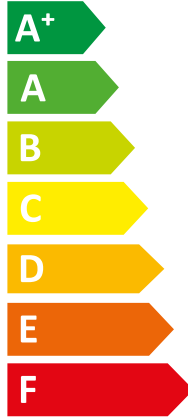

ENERG
енергия · ενεργεια

VWL 105/7.2 AS 230V S3 + VWL

| Vaillant

|| 108/7.2 IS S5

A++

A

Two icons showing sound power levels. The top icon shows a speaker inside a house with the value 41 dB. The bottom icon shows a speaker outside a house with the value 63 dB.

A legend for power consumption in kW, shown as a vertical list of three colored squares with corresponding values: a dark blue square for 8 kW, a medium blue square for 8 kW, and a light blue square for 7 kW.