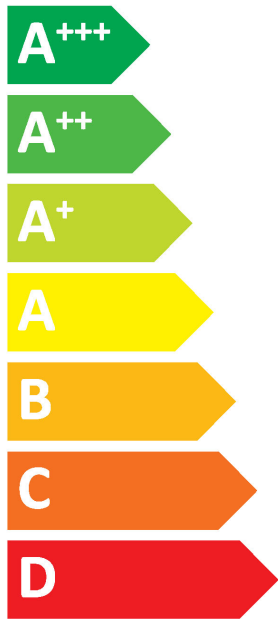

**ENERG**  
енергия · ενεργεια

Indoor unit ERST17D-VM6E  
Outdoor unit SUZ-SWM60VA2(-SC)

**A<sup>++</sup>**

**A<sup>+</sup>**

Two icons showing sound power levels. The top icon shows a house with a speaker and the value **41 dB**. The bottom icon shows a house with a speaker and the value **60 dB**.

A legend for power capacity with three colored squares: dark blue for **05 kW**, medium blue for **06 kW**, and light blue for **06 kW**.