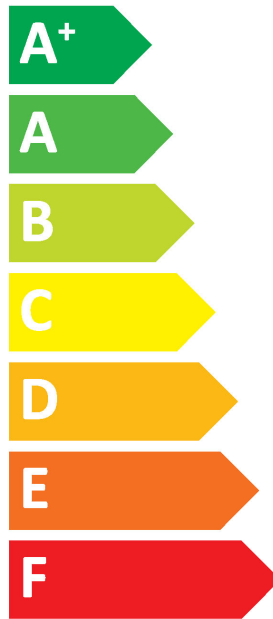

**ENERG**  
енергия · ενεργεια

Indoor unit ERST17D-VM6E  
Outdoor unit SUZ-SWM60VA2(-SC)

**A<sup>++</sup>**

**A<sup>+</sup>**

Two icons showing sound power levels. The top icon shows a house with a speaker and the value **41 dB**. The bottom icon shows a house with a speaker and the value **60 dB**.

A legend for power capacity with three colored squares: dark blue for **05 kW**, medium blue for **06 kW**, and light blue for **06 kW**.