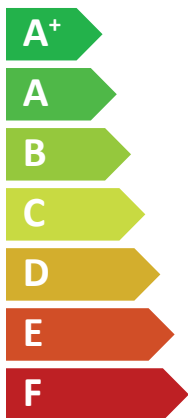

**ENERG**  
енергия · ενεργεια

**KAISAI**

KHA-10RY1  
KMK-190L-100RY1

**A<sup>++</sup>**

**A<sup>+</sup>**

Two icons showing sound power levels: a speaker icon with sound waves and a house icon with sound waves. Below the speaker icon is the text "40 dB" and below the house icon is "60 dB".

A legend for power consumption in kW, showing three colored squares: dark blue for "7 kW", medium blue for "8 kW", and light blue for "9 kW".