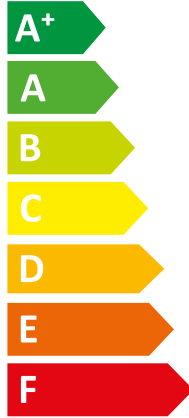

ENERG
енергия · ενεργεια

HA 8-7.2 OS 230V B3 + HA 10-7.2

| Saunier Duval || STB B5

A++

A

Two icons showing sound power levels. The top icon shows a speaker inside a house with the value **41 dB**. The bottom icon shows a speaker outside a house with the value **63 dB**.

A legend for power consumption in kW, shown as colored squares next to text: a dark blue square for **8 kW**, a medium blue square for **8 kW**, and a light blue square for **7 kW**.