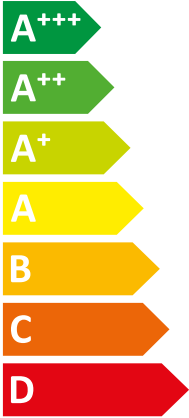

ENERG
енергия · ενεργεια

HA 8-7.2 OS 230V B3 + HA 10-7.2

| Saunier Duval || STB B5

A++

A

Two icons showing sound power levels. The top icon shows a speaker inside a house with the value **41 dB**. The bottom icon shows a speaker outside a house with the value **63 dB**.

A legend for power consumption in kW, shown as colored squares next to text: a dark blue square for **8 kW**, a medium blue square for **8 kW**, and a light blue square for **7 kW**.