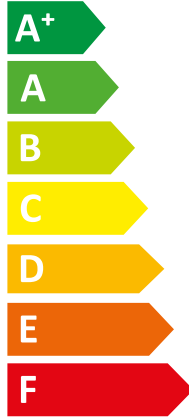

ENERG
енергия · ενέργεια

VWL 85/7.2 AS 230V S3 + VWL

I Vaillant

II 108/7.2 IS C2

A++

A

Two icons showing sound power levels. The top icon shows a speaker inside a house with the value 41 dB. The bottom icon shows a speaker outside a house with the value 63 dB.

A legend for power consumption in kW, shown as colored squares next to text: a dark blue square for 8 kW, a medium blue square for 8 kW, and a light blue square for 7 kW.