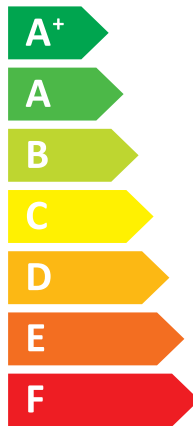

ENERG
енергия · ενεργεια

Panasonic

WH-ADC0309J3E5C/WH-UD09JE5-1

A++

A+

Two icons showing sound power levels for radiators. The top icon shows a speaker with sound waves and the text "41 dB". The bottom icon shows a house with sound waves and the text "59 dB".

Legend for power consumption in kW, shown as colored squares: dark blue for 6 kW, medium blue for 7 kW, and light blue for 6 kW.

2019

811/2013

ACXF86-28360